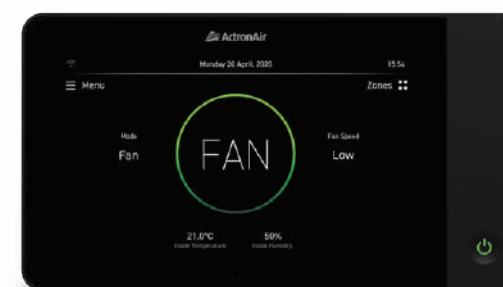

Now that's control in style.

Jet black

Ceramic white

Sometimes you can judge a book by its cover.

NEO's premium design looks great in every style of home. Built with high quality materials and available in your choice of Jet black or Ceramic white, NEO looks as good as it performs.

Colour code your mode.

When operational NEO's unique LED Wall Glow is colour coded, so you always know what mode your air conditioner is in.

- **Heating**
Stay cosy in Winter
- **Cooling**
Stay cool in Summer
- **Auto**
Automatically heat or cool
- **Fan**
Air circulation only

Colour coded navigation.

Clean and simple colour coded buttons make navigating through the menu easy, always letting you know where to press, or what's been pressed.

Colour coded zoning.

Any zone that is on will be colour-coded according to the mode that the system is operating in.