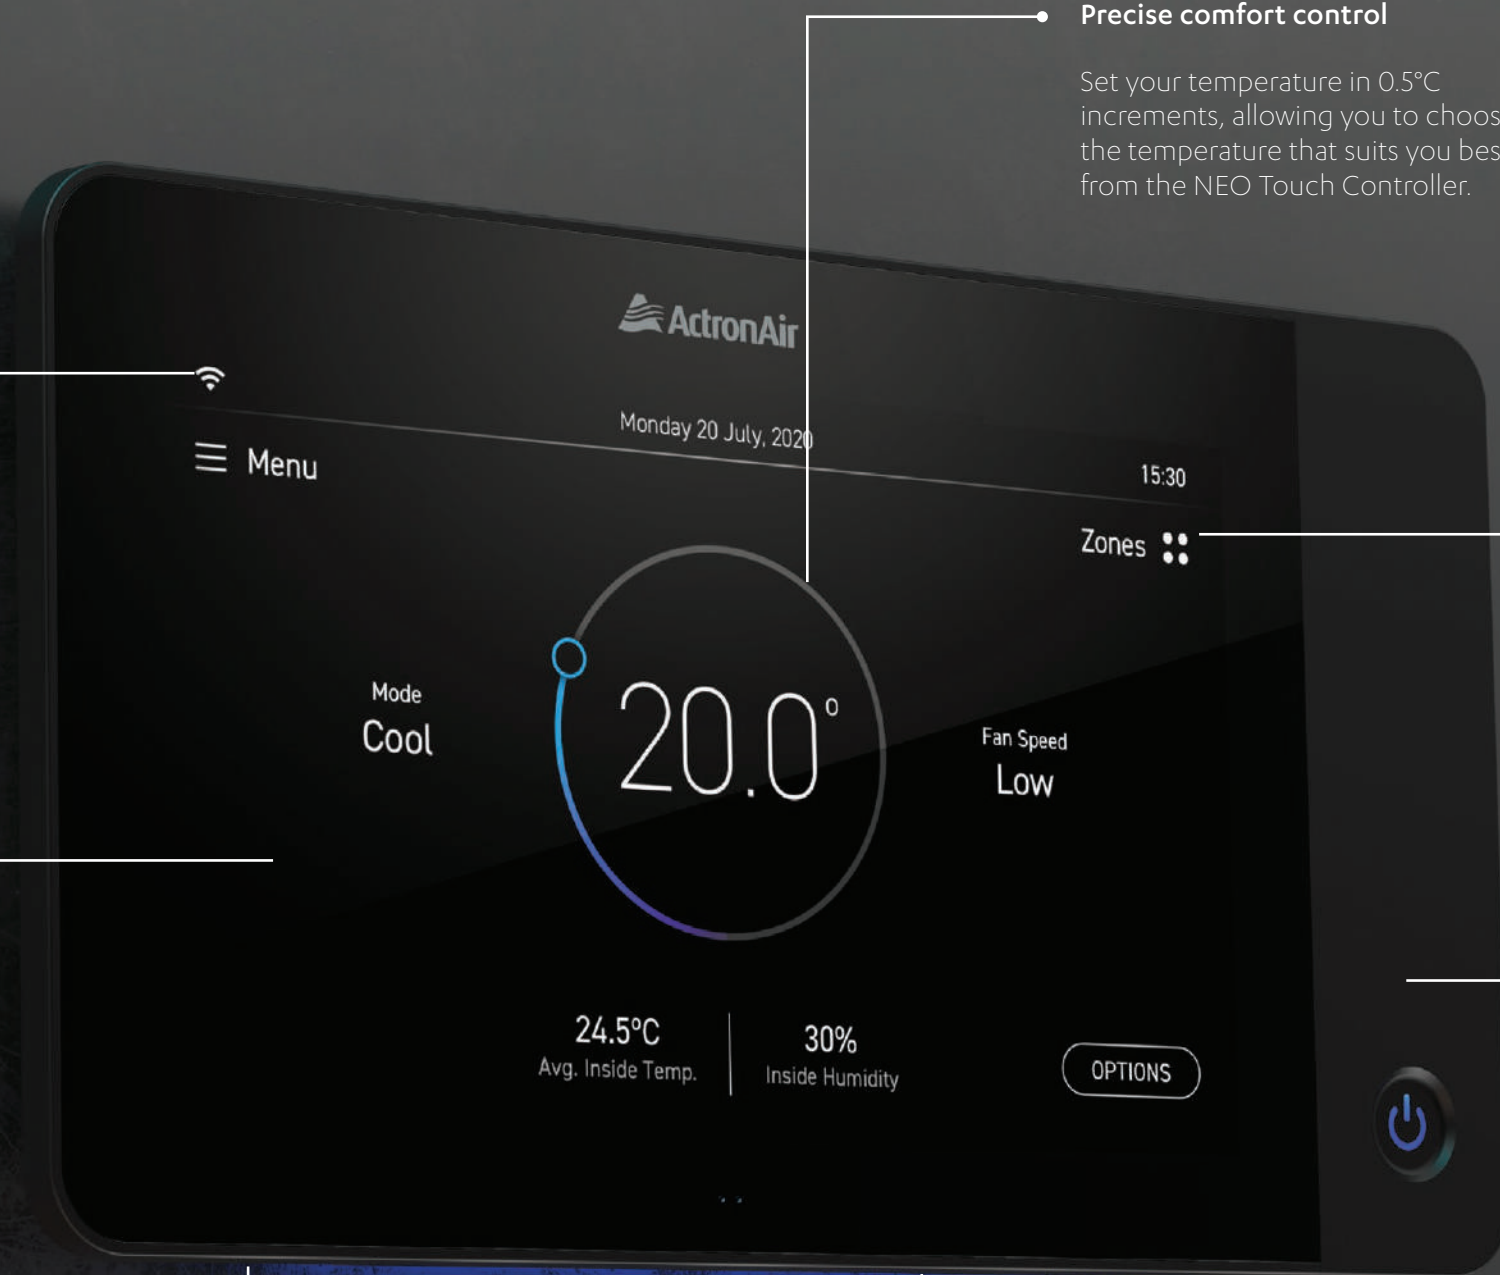

Colour coded navigation.

Clean and simple colour coded buttons make navigating through the menu easy, always letting you know where to press, or what's been pressed.

Colour coded zoning.

Any zone that is on will be colour-coded according to the mode that the system is operating in.

Feature filled.

More of what you want, included as standard.

Over-The-Air Updates

Software updates happen securely and effortlessly via Wi-Fi, ensuring your controller and system always have the most recent software version.

Dashboard

Our custom built information management user interface is simple, intuitive, and easy to use.

LED Wall Glow

Unique colour coded LED Wall Glow means you always know when your system's on and what mode it's in.