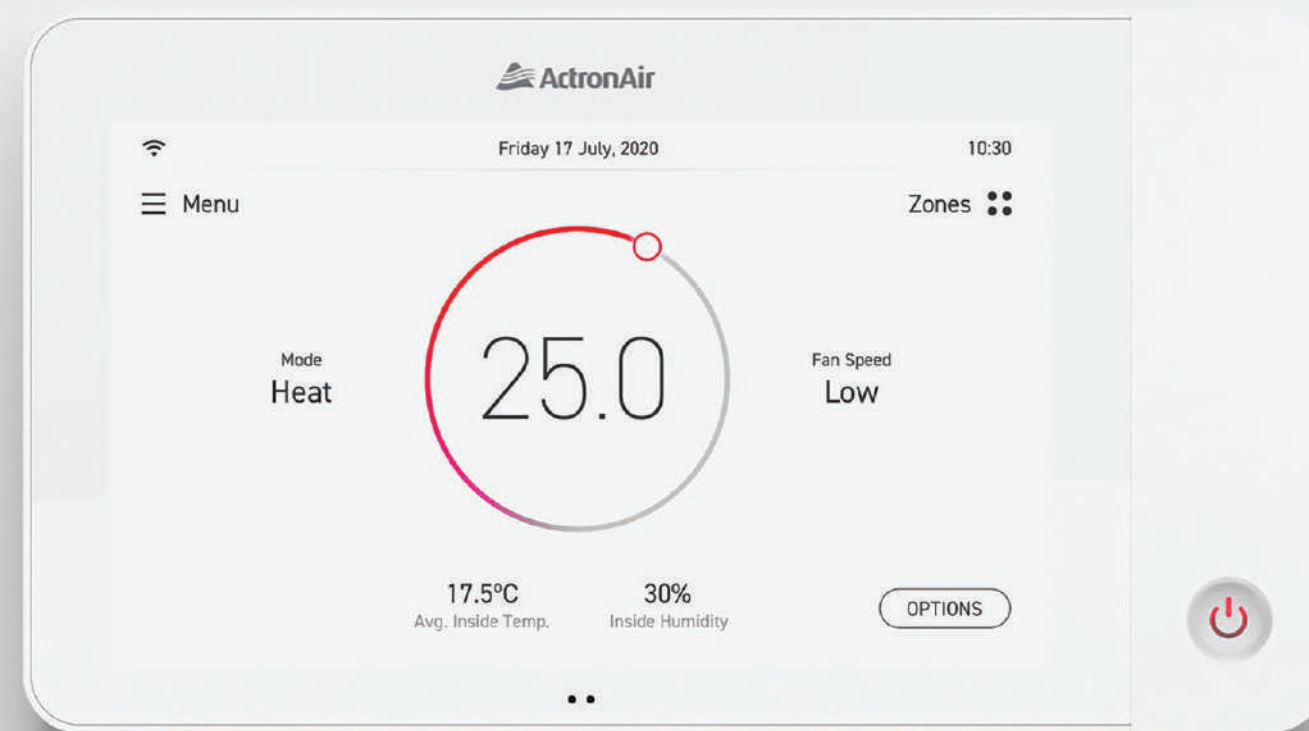

NEO

Control in style.

Premium touch screen | Mobile app | Feature filled

Meet NEO.

The latest entry in ActronAir's award winning controls lineup, NEO features the unique design and superior performance that ActronAir controls have come to be known for.